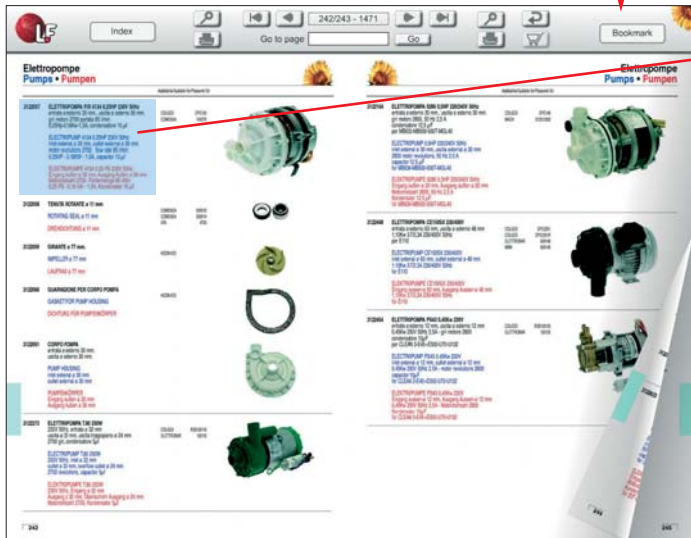

Once you have found the item you were looking for, click the code number on the catalogue's interactive page.
This way, the technical data will automatically appear showing:

- stock availability
- price
- technical details
- cross-references
- shopping cart icon to add the item to your order