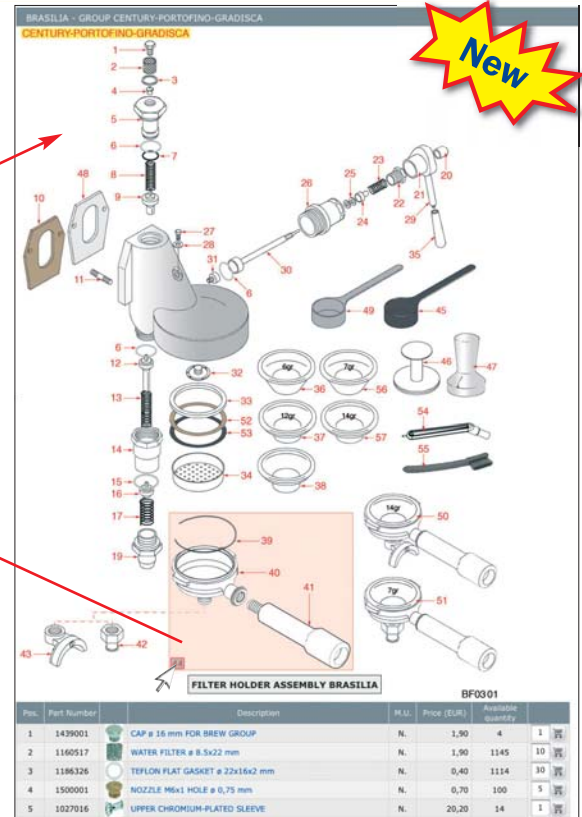

Previous | New search

Spare parts:

Part Number	Description	M.U.	Price (EUR)	Available quantity
3122058	MECHANICAL SEAL ø 11mm INNER SURFACE 8mm	N.	8,30	1243
3122059	IMPELLER ø 77 mm	N.	15,70	12
3122060	GASKET FOR PUMP HOUSING	N.	6,30	45
3122061	PUMP HOUSING	N.	32,30	4

Search by description | Search by exploded drawings coffee & bar equip. | Search by items in "special offers"

Search engine for gaskets

Search of spare parts starting from exploded drawings: only for espresso coffee machines, coffee grinders and bar equipment.

Enter your search elements:

Manufacturer: **BRASILIA**

Exploded drawing: **GROUP CENTURY-PORTOFINO-GRADISCA**

text-based search photo-based search

Once you have found the item you needed, click the code number on the catalogue's interactive page.
The technical data will automatically appear showing:

AVAILABLE QUANTITY: 95
PRICE: 16,60
M.U.: N.

TECHNICAL NOTES: spout connection ø 3/8" - handle connection M12
wings 7 mm - with spring - without filter.

Previous | New search

Item belonging to the following exploded drawings for espresso coffee machines, coffee grinders